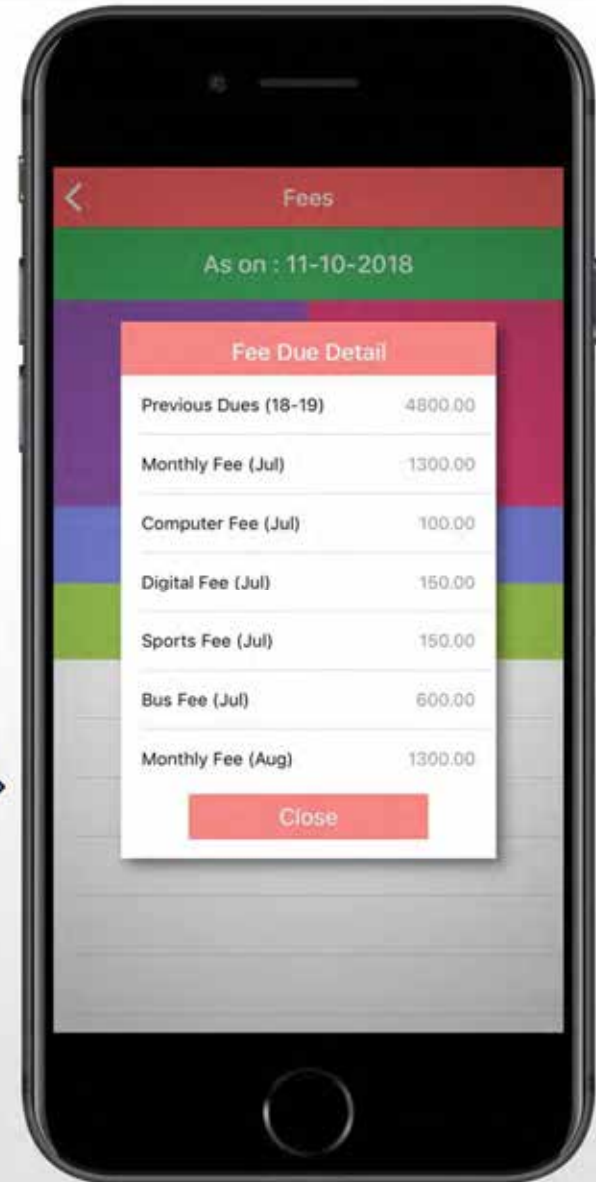

Apply Leave Online

HOMEWORK/ASSIGNMENT

Daily Homework

Homework details

CALENDER & CIRCULARS

Circulars

Calendar and Events

FEE DETAIL

Total Fee Due

Fee Detail

ONLINE FEE PAYMENT

Online Fee Payment

Select your bank

LIBRARY ONLINE

← Issue History

Search a book Online →