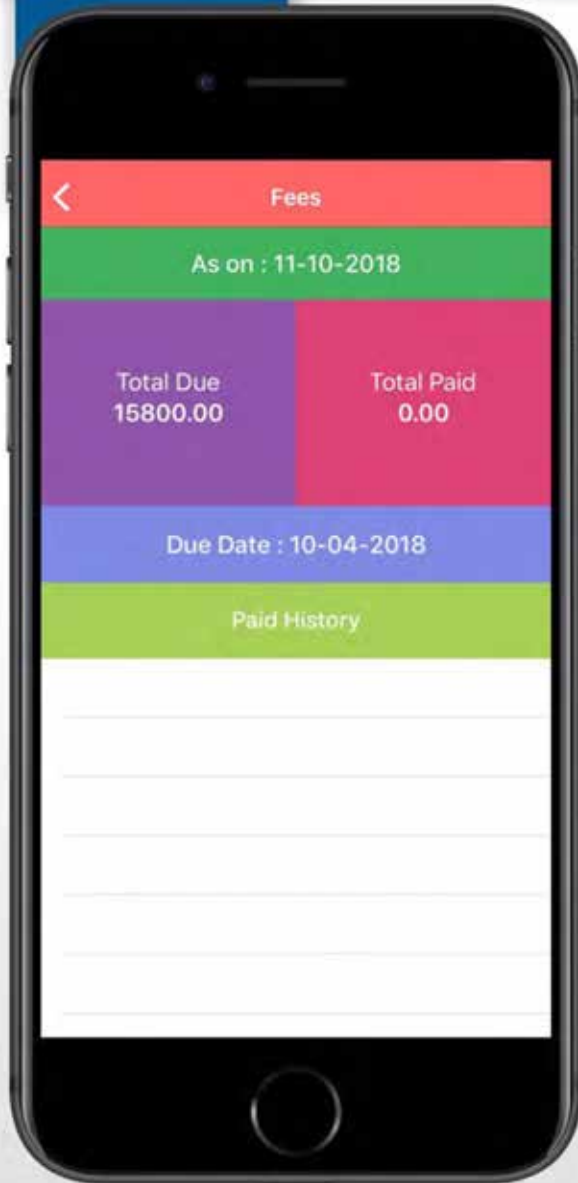

USER LOGIN

User Login

Home Page

STUDENT PROFILE

Student Profile

Change Password

STUDENT ATTENDANCE

Daily Attendance

Apply Leave Online

HOMEWORK/ASSIGNMENT

Daily Homework

Homework details

CALENDER & CIRCULARS

Circulars

Calendar and Events

FEE DETAIL

Total Fee Due

Fee Detail

ONLINE FEE PAYMENT

Online Fee Payment

Select your bank

LIBRARY ONLINE

← Issue History

Search a book Online →