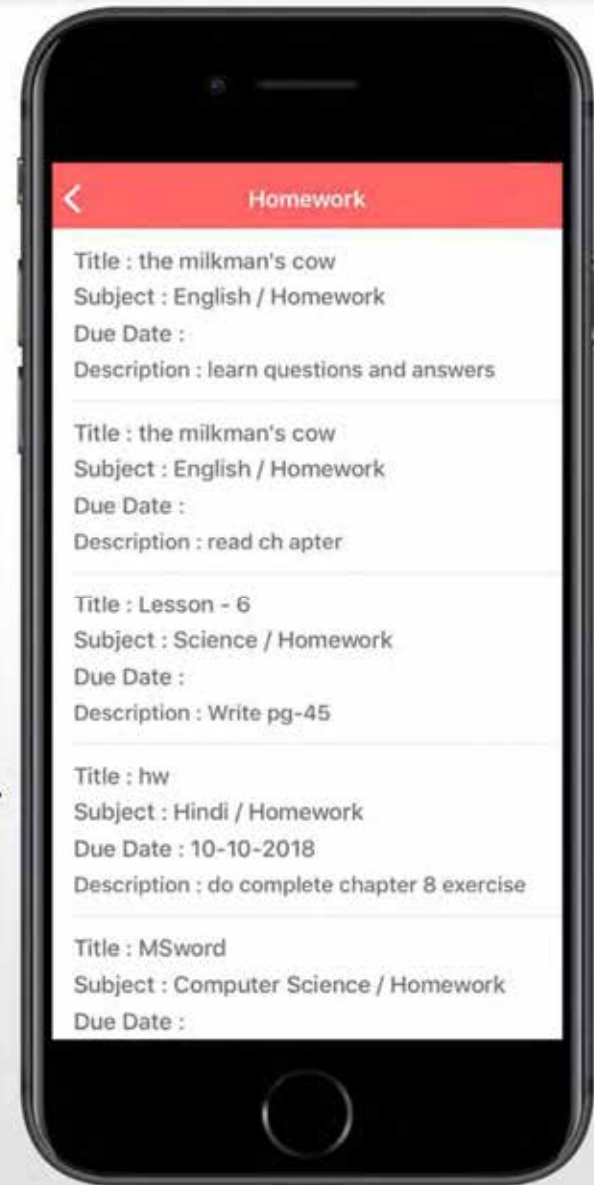

USER LOGIN

User Login

Home Page

STUDENT PROFILE

Student Profile

Change Password

STUDENT ATTENDANCE

Daily Attendance

Apply Leave Online

HOMEWORK/ASSIGNMENT

Daily Homework

Homework details

CALENDER & CIRCULARS

Circulars

Calendar and Events

FEE DETAIL