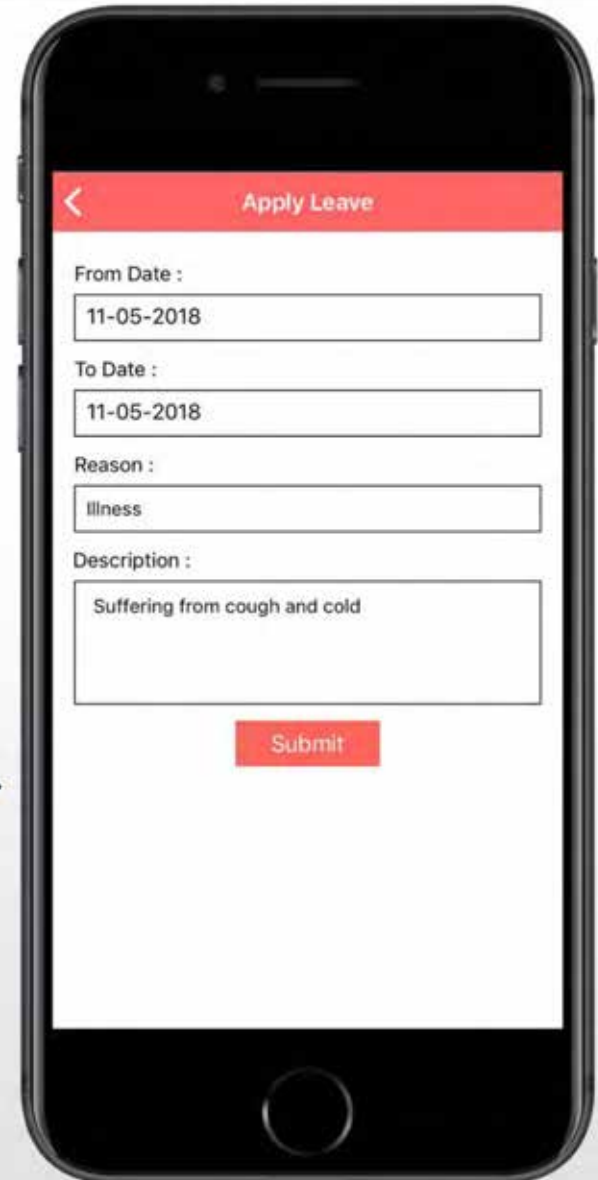

Push Notification

Homework and Assignments

Photo Gallery

Steps to download

- Open Google Play Store/ Apple Store
- Search for 'BANYAN INTERNATIONAL SCHOOL JAMMU'
- Download the app
- Allow permissions, if asked
- Sign in with your username and password

USER LOGIN

User Login

Home Page

STUDENT PROFILE

Student Profile

Change Password

STUDENT ATTENDANCE

Daily Attendance

Apply Leave Online

HOMEWORK/ASSIGNMENT

Daily Homework

Homework details

CALENDER & CIRCULARS

Circulars

Calendar and Events

FEE DETAIL